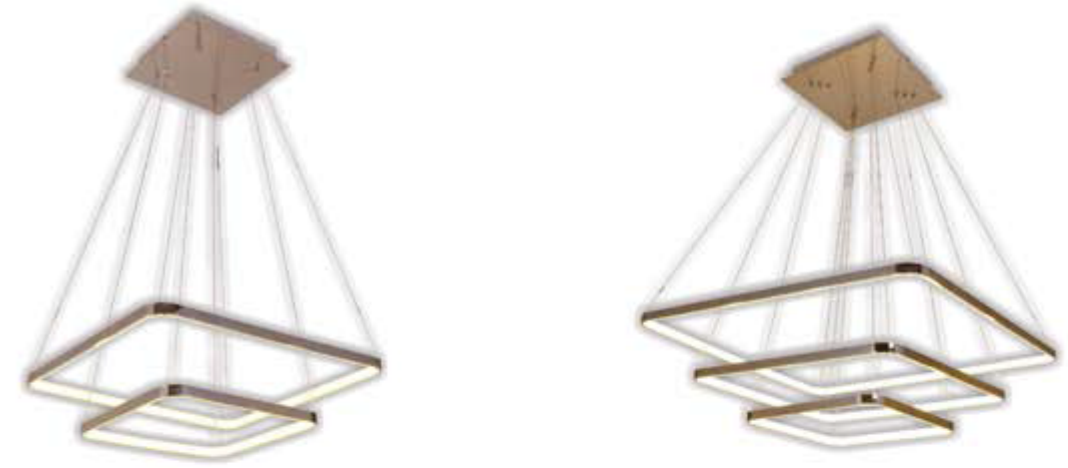

#### LED PENDANT LIGHT

MODEL: CH 8920-MD03 / CH 8920-MD02  
POWER: 130W / 100W  
COLOR: CHROME  
CCT: 3000K / 6000K  
LAMP: LED  
MATERIAL: ALUMINUM + SILICON GEL

Scan for  
full product  
details online