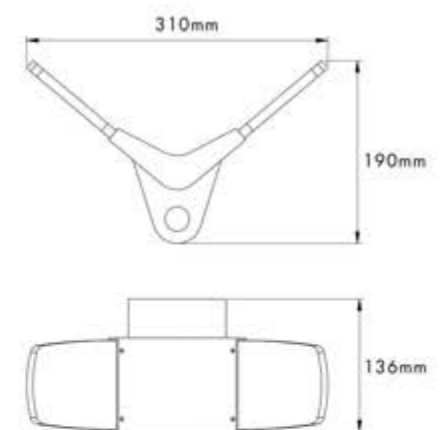

Scan for  
full product  
details online

**LED WALL LAMP**

---

MODEL: CH 5001-MI40  
POWER: 40W  
COLOR: ALUMINUM  
CCT: 3000K / 6000K  
LAMP: LED  
MATERIAL: ALUMINUM + IRON + GLASS

**LED WALL LAMP**

MODEL: WH 8905-MBF02  
POWER: 6W  
COLOR: WHITE  
CCT: 3000K / 6000K  
LAMP: LED  
MATERIAL: ALUMINIUM + IRON + ACRYLIC