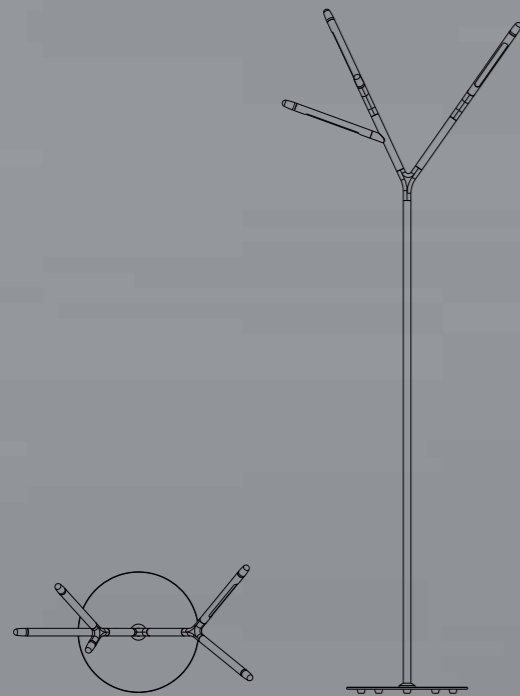

590*300*1700mm

Model: WH 8992-ML04

Power: 20W

Colour: ☐ WH ☒ BK ☐ SN ☐ CH ☐ PS ☐ FG

Driver Certifications: ☒ CE ☒ RoHS ☒ TÜV ☒ PSE ☒ E338140

Standard configuration driver: **PHILIPS**