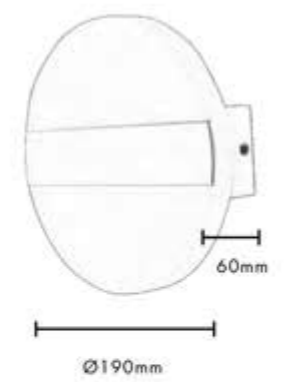

Scan for  
full product  
details online

**LED WALL LAMP**

MODEL: WH 6625-MBF31 / WH 6625-MBF59  
POWER: 10W / 20W  
COLOR: WHITE  
CCT: 3000K / 6000K  
LAMP: LED  
MATERIAL: ALUMINUM + ACRYLIC

Scan for  
full product  
details online