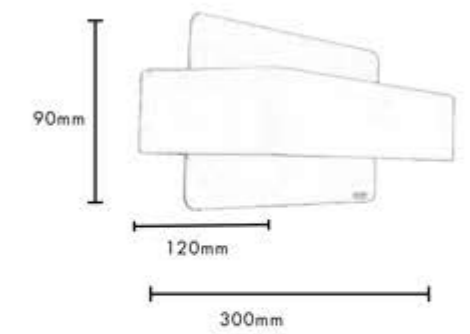

LED WALL LAMP

MODEL: WH 6623-MBF01
POWER: 6W
COLOR: WHITE
CCT: 3000K / 6000K
LAMP: LED
MATERIAL: ALUMINIUM + ACRYLIC

Scan for
full product
details online