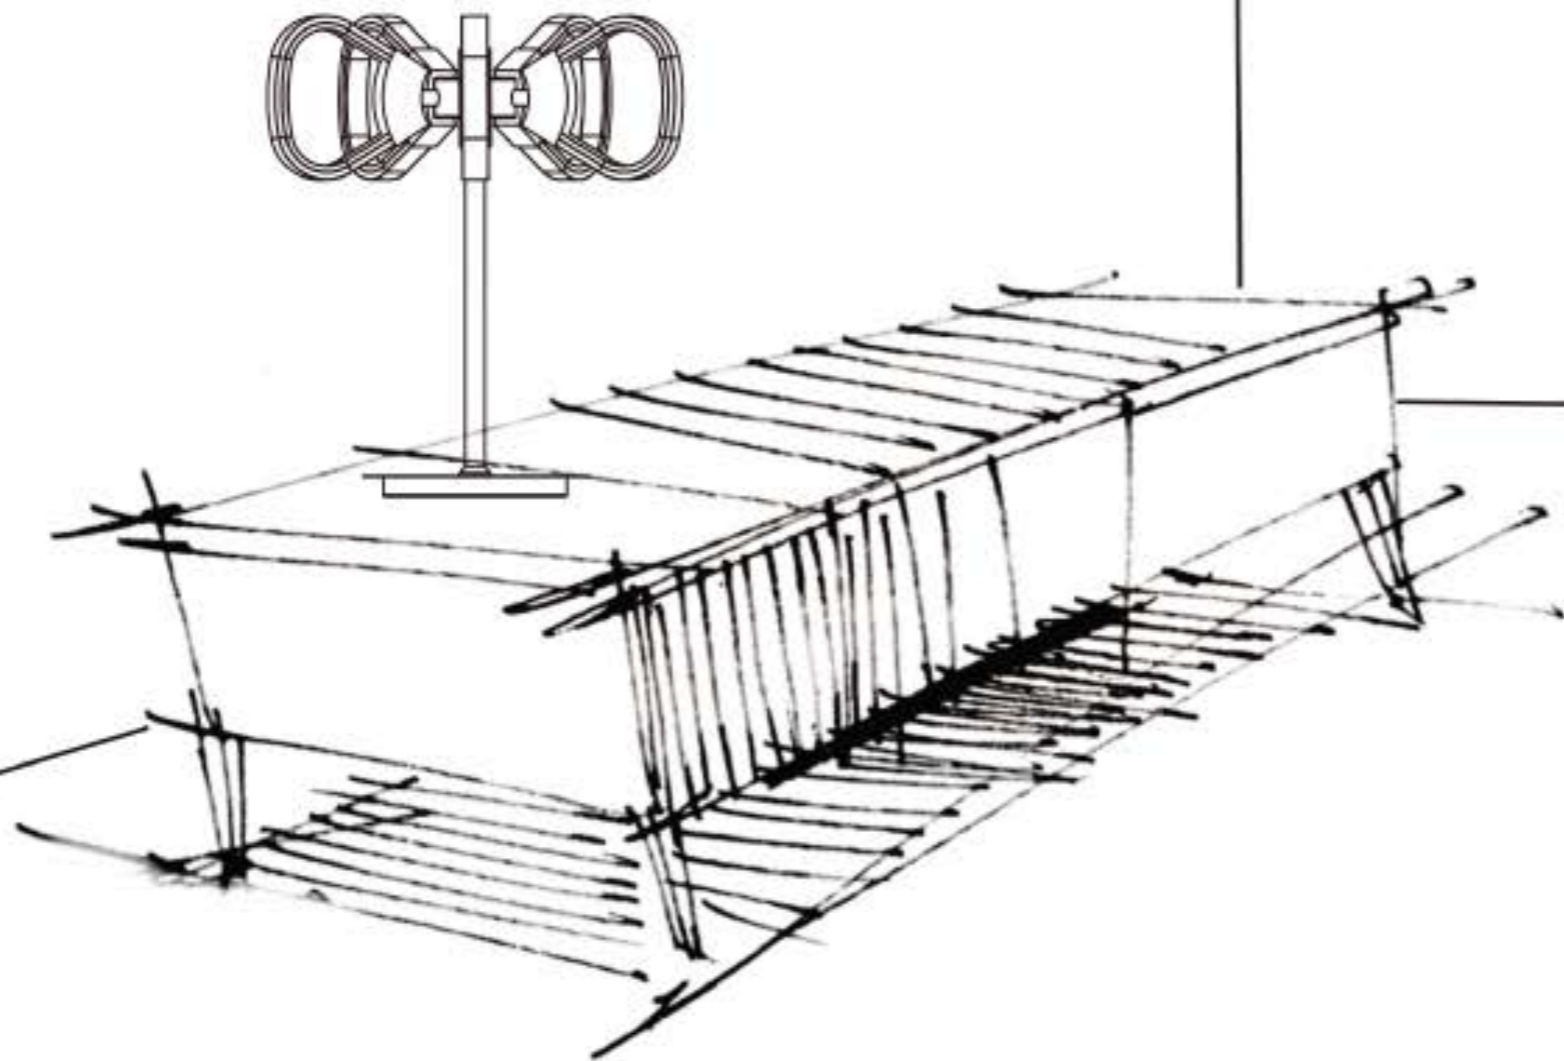

INDOOR LIGHTING

LED
TABLE
LAMP