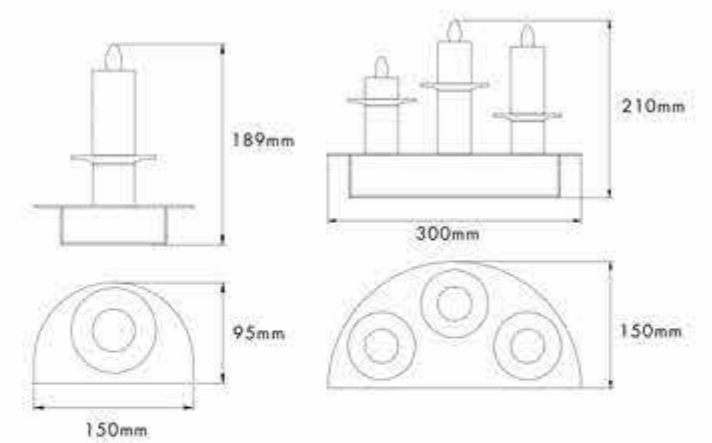

# INDOOR LIGHTING

LED  
WALL  
LAMP

**LED WALL LAMP**

MODEL: WH 8887-MBF01  
POWER: 9W  
COLOR: WHITE  
CCT: 3000K / 6000K  
LAMP: LED  
MATERIAL: ALUMINIUM + DIE-CASTING

Scan for  
full product  
details online