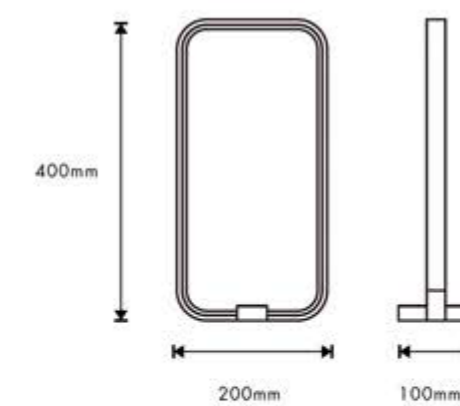

# INDOOR LIGHTING

LED  
TABLE  
LAMP

**LED TABLE LAMP**

MODEL: CH 8920-MT01  
POWER: 25W  
COLOR: CHROME  
CCT: 3000K / 6000K  
LAMP: LED  
MATERIAL: ALUMINUM + IRON + SILICON GEL

Scan for  
full product  
details online