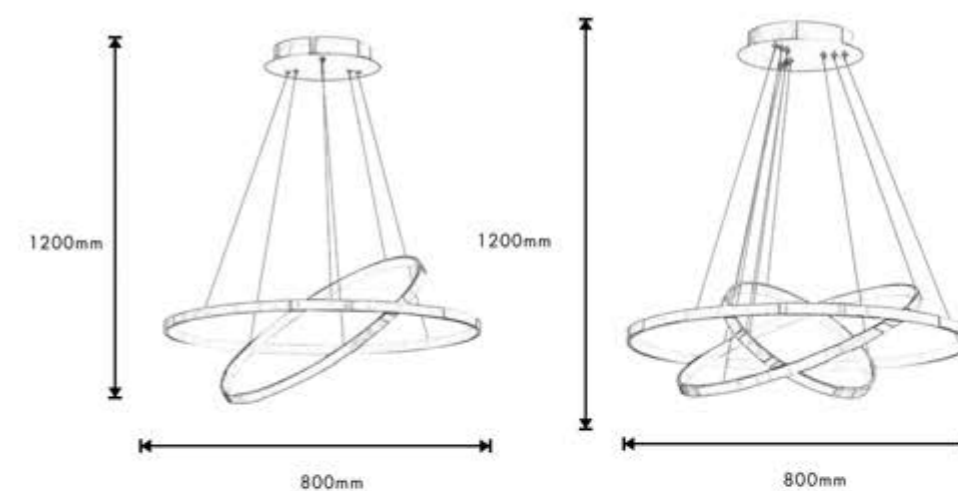

LED PENDANT LIGHT

MODEL: CH 8920-MD03 / CH 8920-MD02
POWER: 130W / 100W
COLOR: CHROME
CCT: 3000K / 6000K
LAMP: LED
MATERIAL: ALUMINUM + SILICON GEL

Scan for
full product
details online