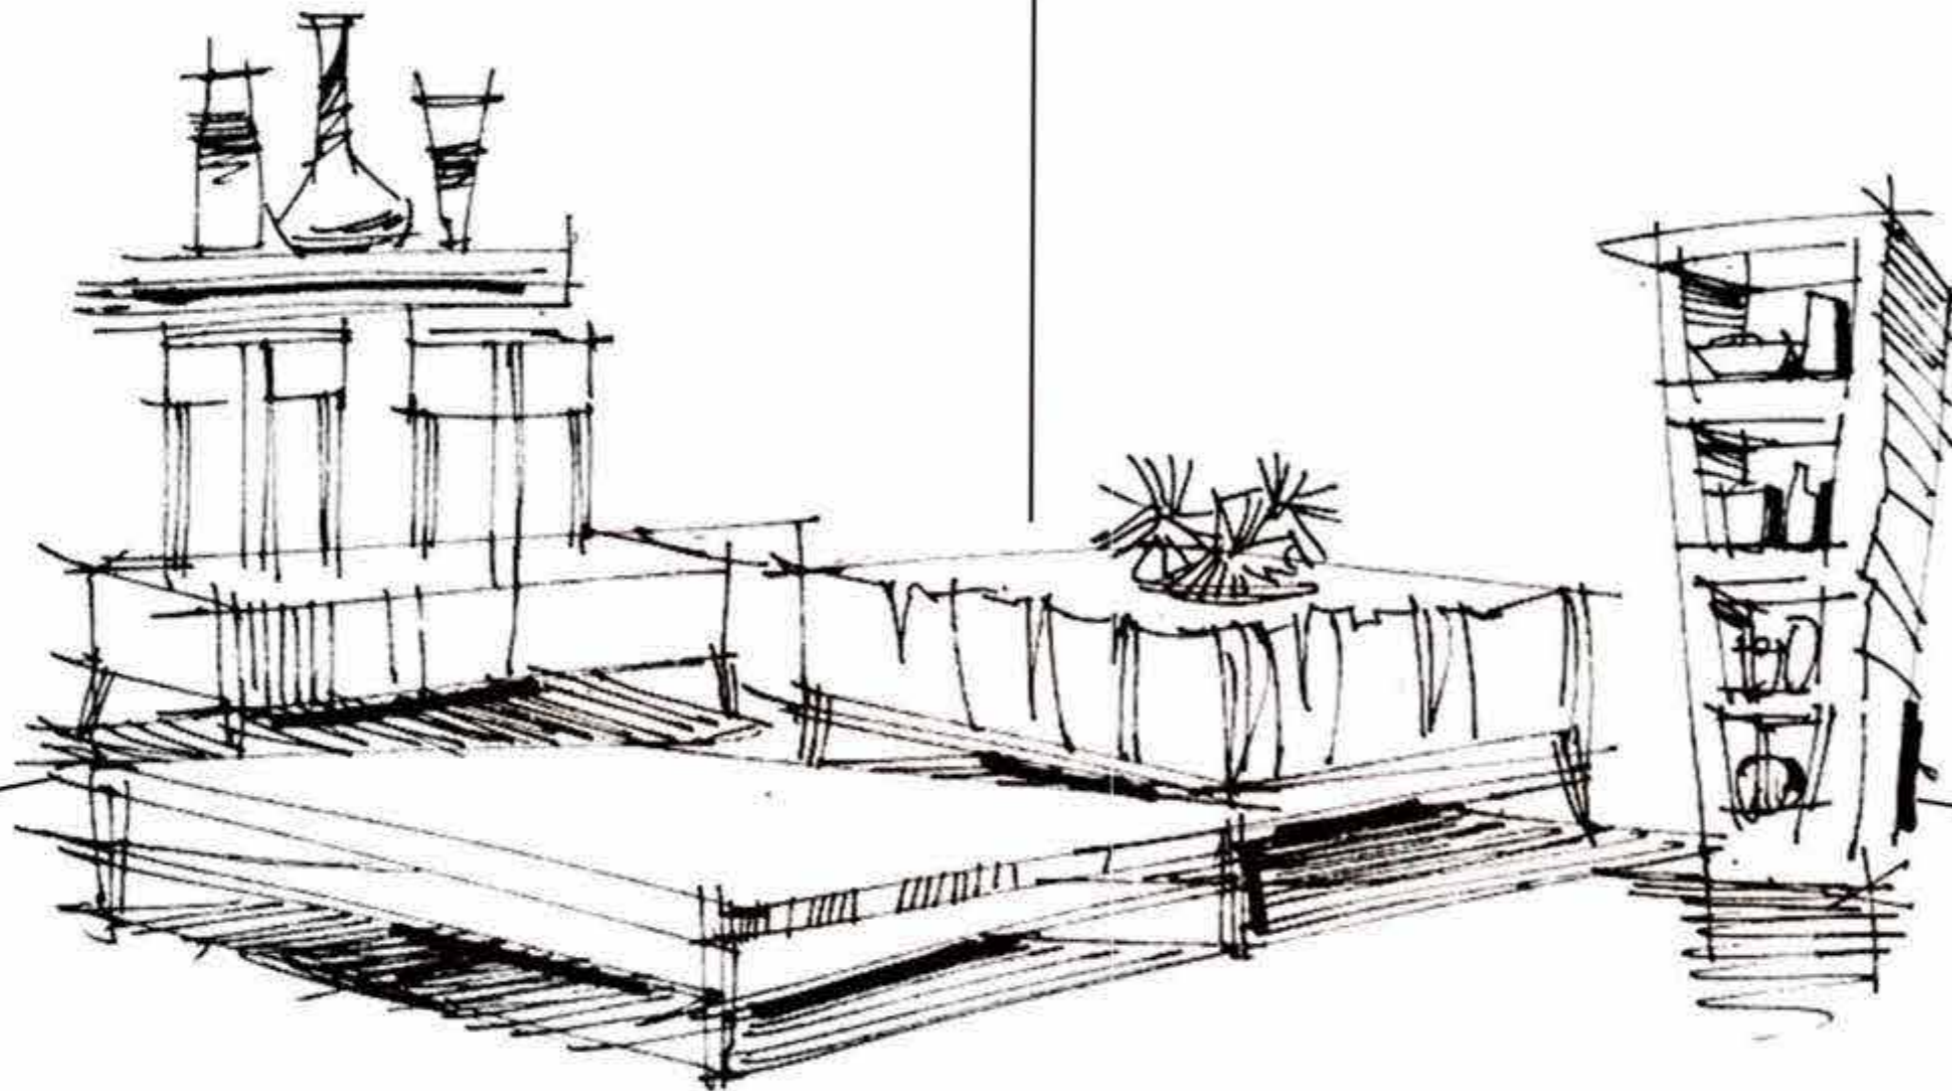

## SELECTION GUIDE ● LED TABLE LAMP

---

WH 8992-ML04  
20W 590\*300\*1700mm

WH 8963-ML008  
70W ø440\*1480mm

WH 8958-ML01  
26W 665\*180\*1860mm

INDOOR  
LIGHTING  
LED  
PENDANT  
LIGHT