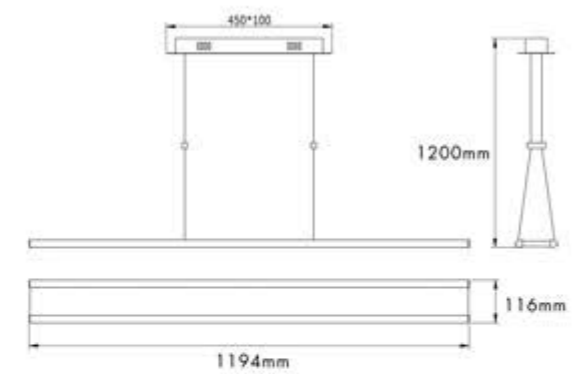

LED PENDANT LIGHT

MODEL: WH 8886-MD01
POWER: 48W
COLOR: WHITE
CCT: 3000K / 6000K
LAMP: LED
MATERIAL: ALUMINUM + ACRYLIC

Scan for
full product
details online