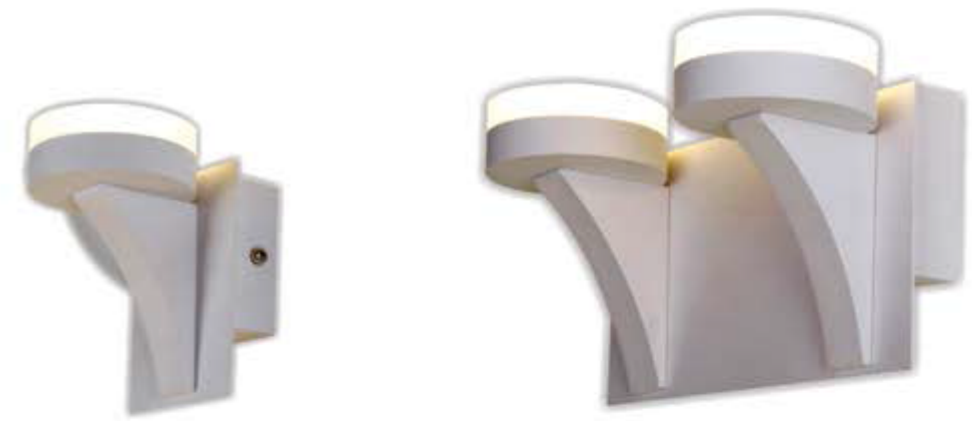

LED WALL LAMP

MODEL: WH 6635-MBF01 / WH 6635-MBF02
POWER: 3W / 6W
COLOR: WHITE
CCT: 3000K / 6000K
LAMP: LED
MATERIAL: ALUMINUM + IRON + ACRYLIC