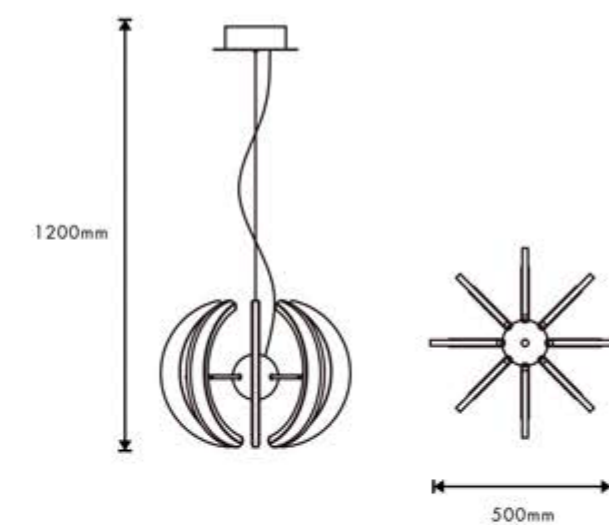

TRONIC

tronic.ae