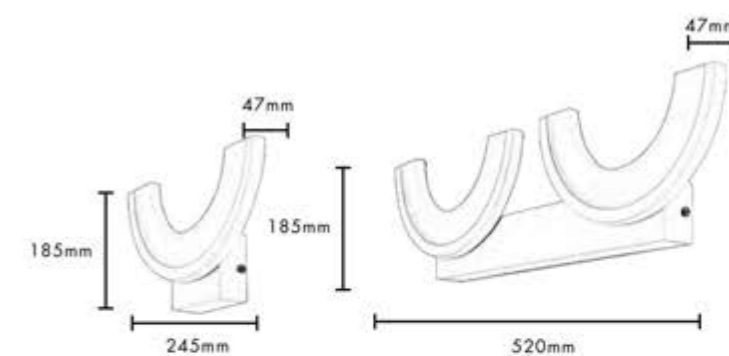

TRONIC

tronic.ae