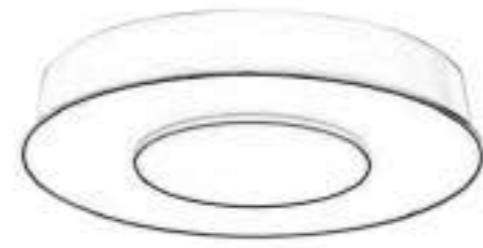

## LED PENDANT LIGHT

MODEL: WH 8873-MD05 / WH 8873-MD03  
POWER: 37W / 21W  
COLOR: WHITE  
CCT: 3000K / 6000K  
LAMP: LED  
MATERIAL: ALUMINUM + ACRYLIC

Scan for  
full product  
details online

INDOOR  
LIGHTING  
LED  
CEILING  
LIGHT