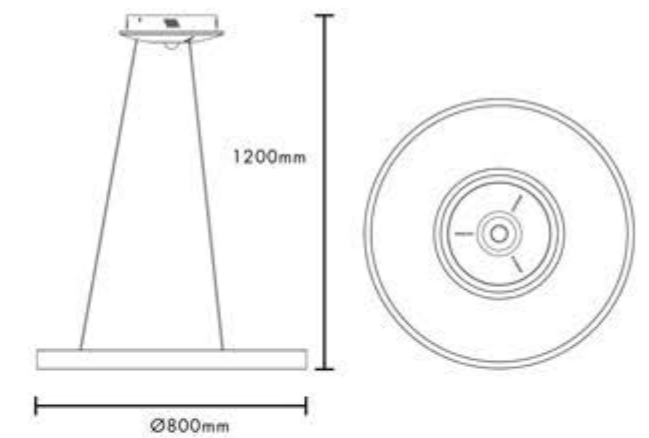

LED PENDANT LIGHT

MODEL: WH 8851N-MD01
POWER: 70W
COLOR: WHITE
CCT: 3000K / 6000K
LAMP: LED
MATERIAL: ALUMINUM + ACRYLIC

Scan for
full product
details online