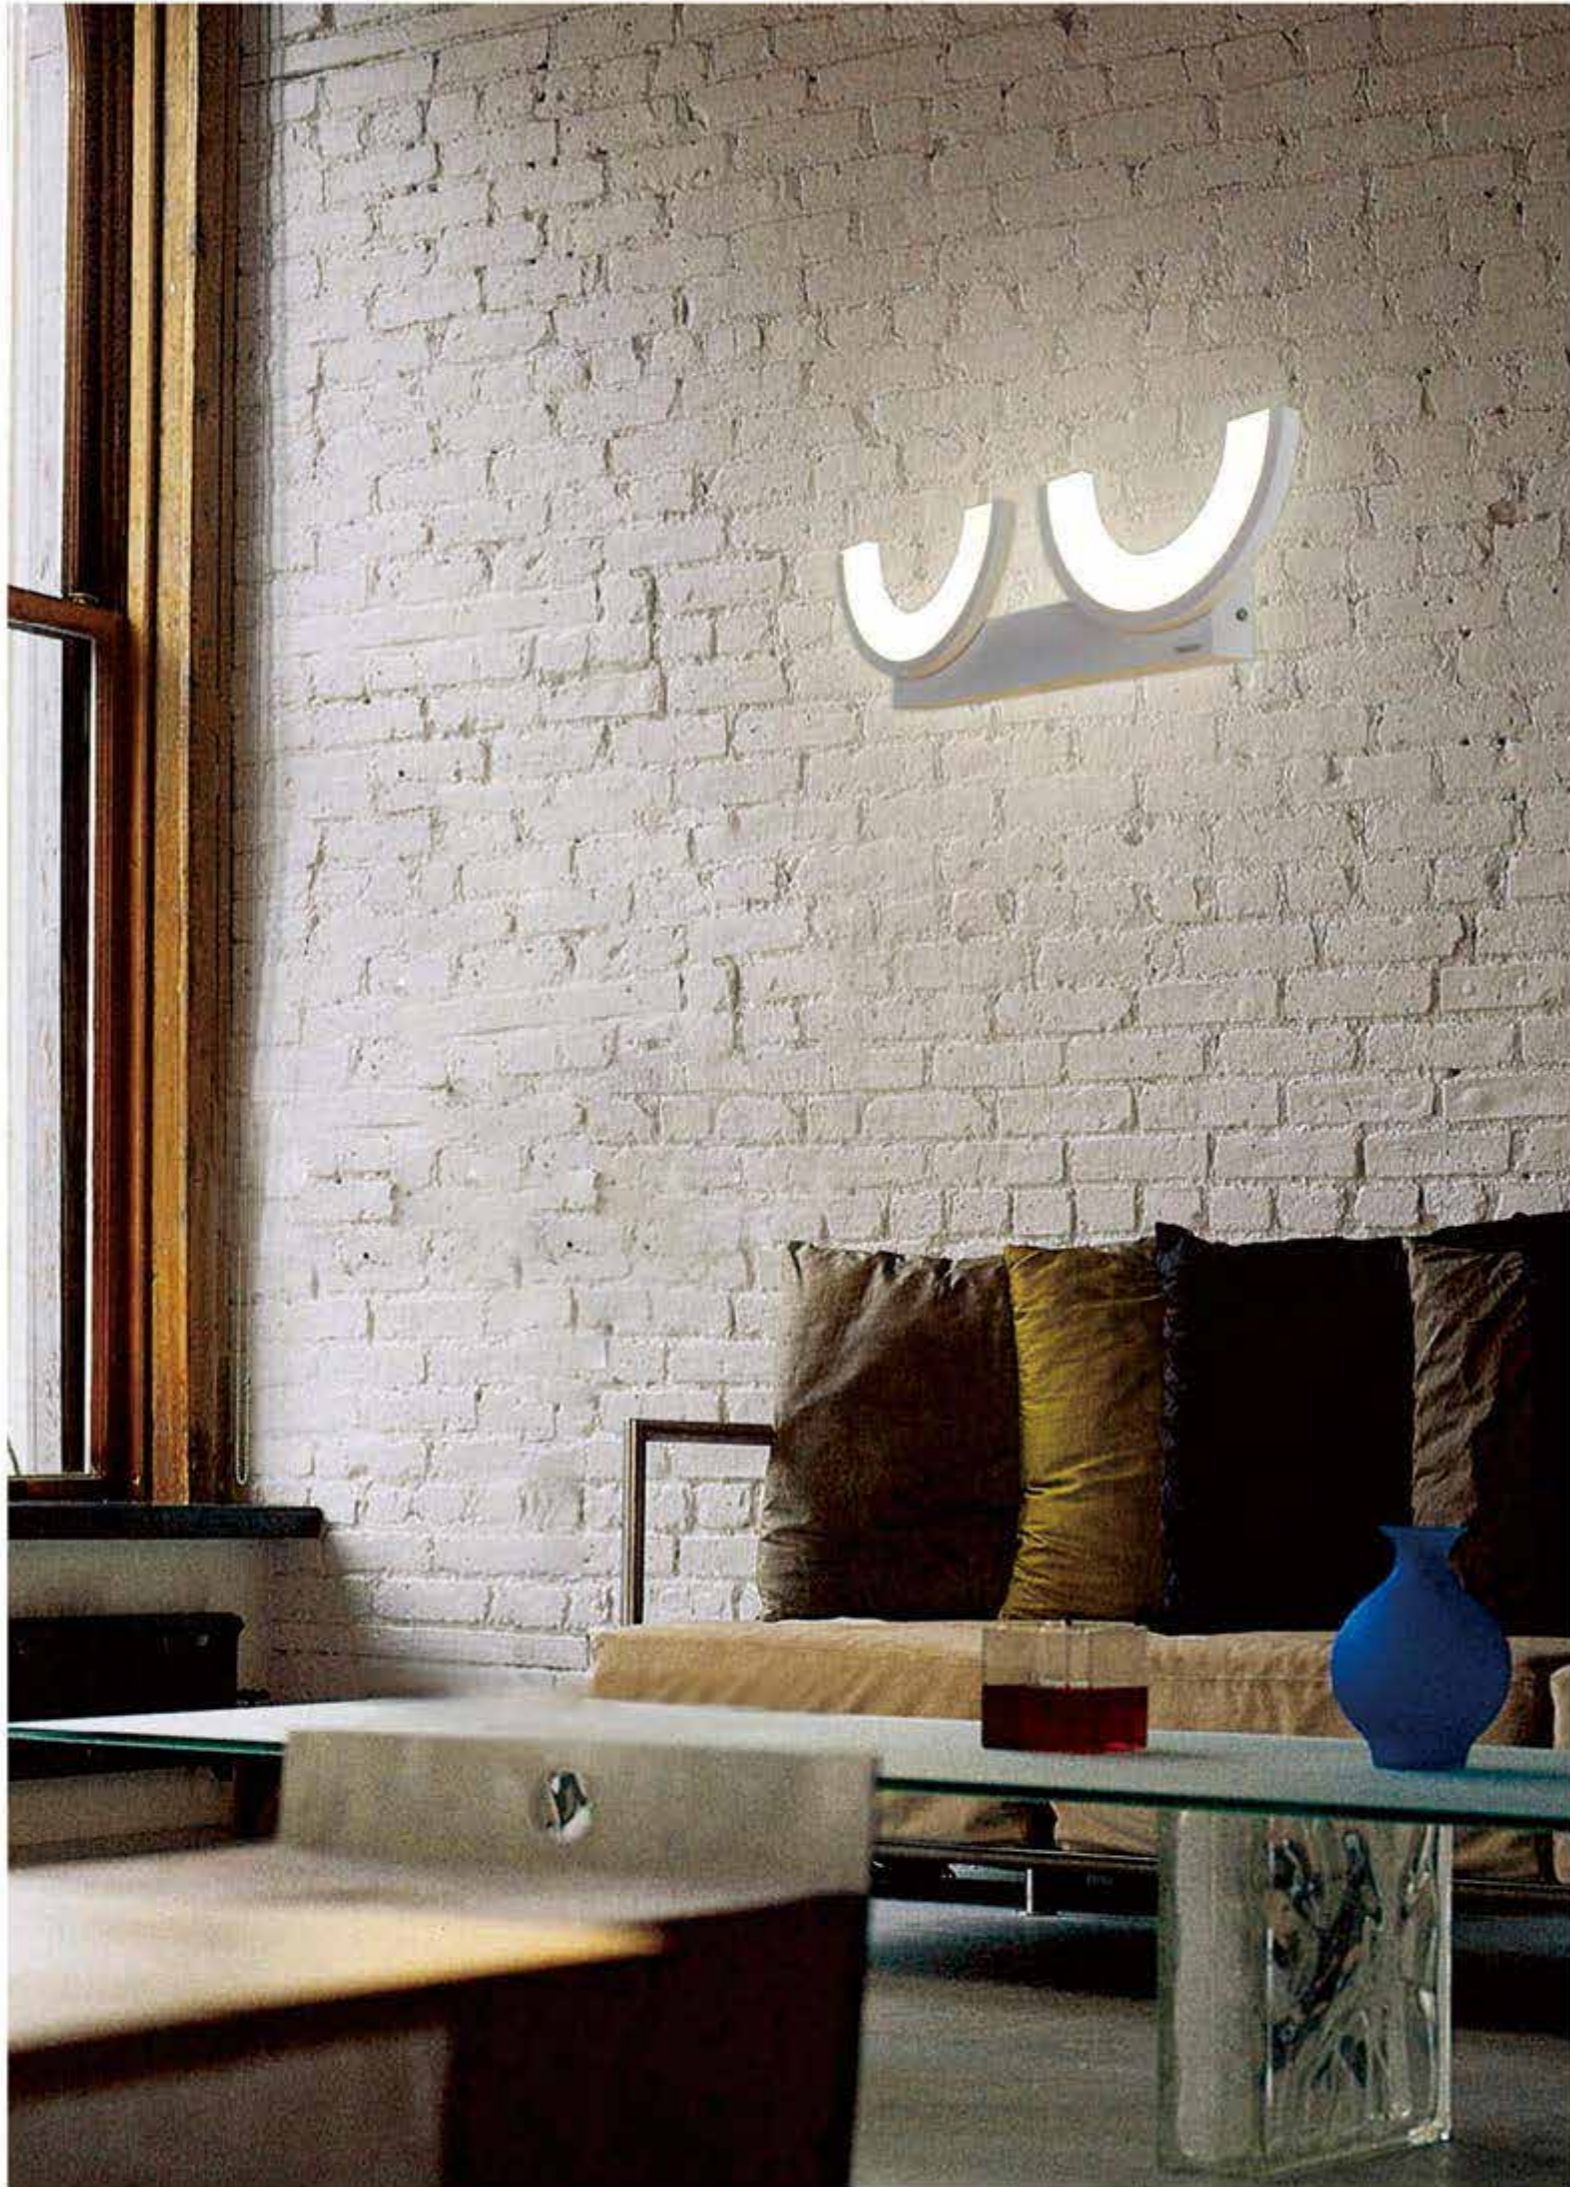

TRONIC

tronic.ae

LED WALL LAMP

MODEL: WH 8819-MBF01 / WH 8819-MBF02
POWER: 9W / 18W
COLOR: WHITE
CCT: 3000K / 6000K
LAMP: LED
MATERIAL: ALUMINUM + IRON + ACRYLIC

Scan for
full product
details online