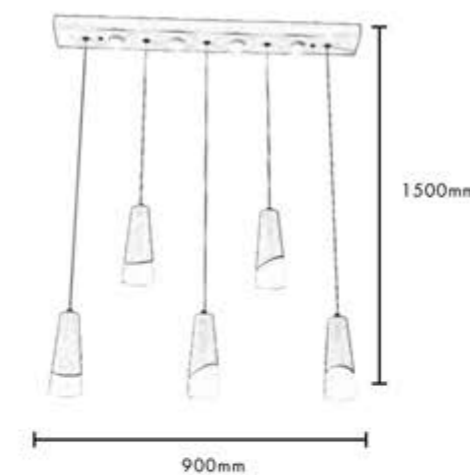

LED PENDANT LIGHT

MODEL: WH 8873-MD05 / WH 8873-MD03
POWER: 37W / 21W
COLOR: WHITE
CCT: 3000K / 6000K
LAMP: LED
MATERIAL: ALUMINUM + ACRYLIC

Scan for
full product
details online