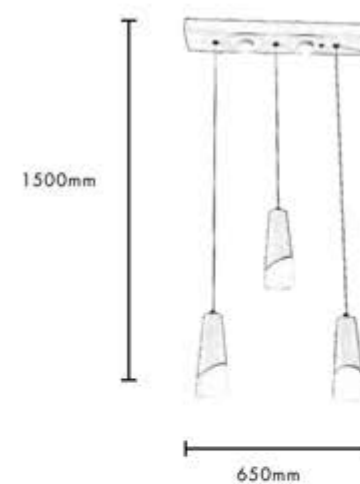

LED PENDANT LIGHT

MODEL: WH 8873-MD05 / WH 8873-MD03
POWER: 37W / 21W
COLOR: WHITE
CCT: 3000K / 6000K
LAMP: LED
MATERIAL: ALUMINUM + ACRYLIC

Scan for
full product
details online