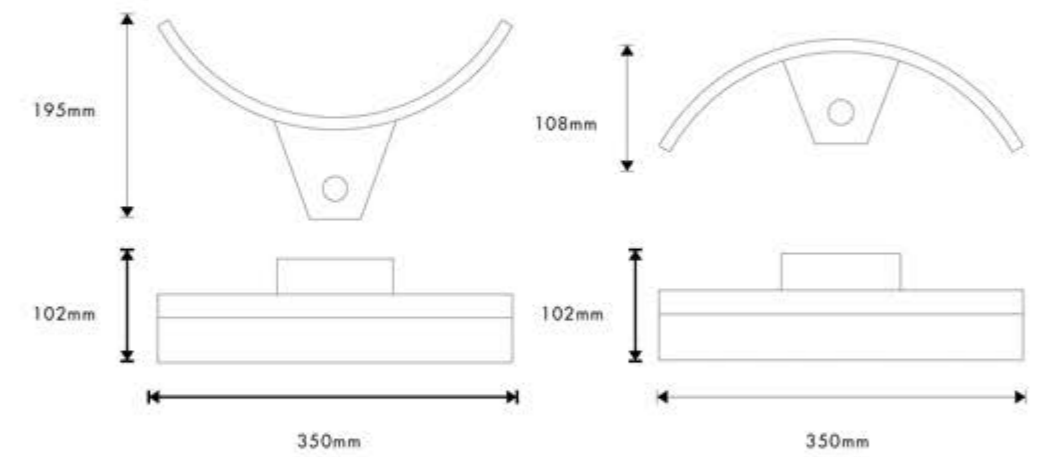

LED WALL LAMP

MODEL: WH 6643-MBF01 / WH 6643-MBF02
POWER: 7W / 7W
COLOR: WHITE
CCT: 3000K / 6000K
LAMP: LED
MATERIAL: ALUMINIUM + IRON + ACRYLIC

Scan for
full product
details online