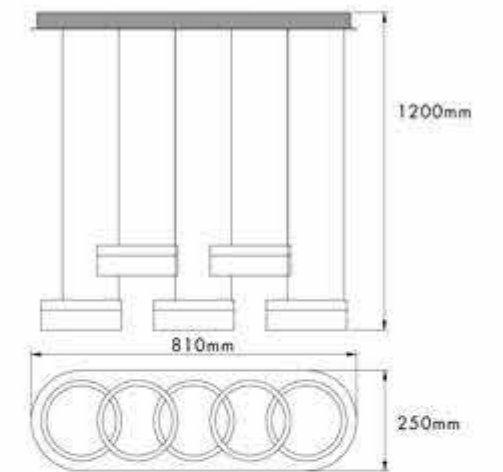

LED PENDANT LIGHT

MODEL: WH 8850-MD05
POWER: 50W
COLOR: WHITE
CCT: 3000K / 6000K
LAMP: LED
MATERIAL: ALUMINIUM + ACRYLIC

Scan for
full product
details online