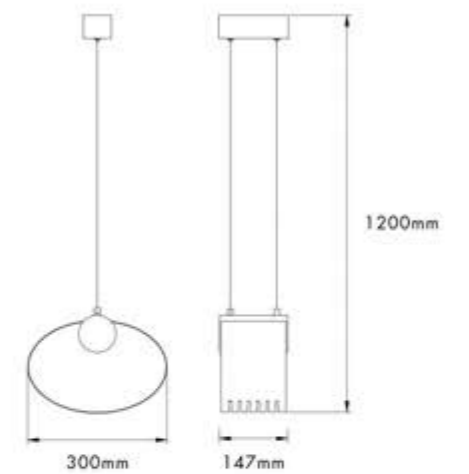

TRONIC

tronic.ae

LED PENDANT LIGHT

MODEL: WH 8882-MD01
POWER: 16W
COLOR: WHITE
CCT: 3000K / 6000K
LAMP: LED
MATERIAL: ALUMINUM + IRON + ACRYLIC

Scan for
full product
details online