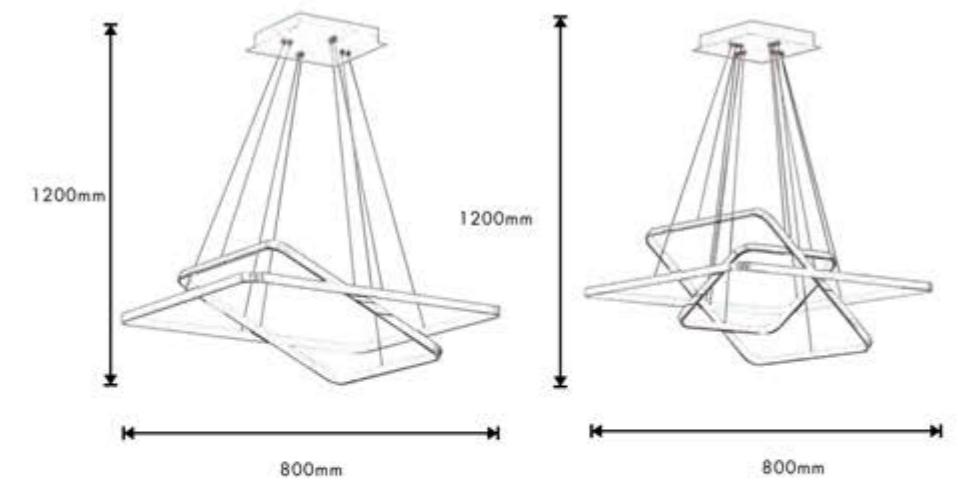

LED PENDANT LIGHT

MODEL: CH 8921-MD03 / CH 8921-MD02
POWER: 165W / 100W
COLOR: CHROME
CCT: 3000K / 6000K
LAMP: LED
MATERIAL: ALUMINIUM + SILICON GEL

Scan for
full product
details online