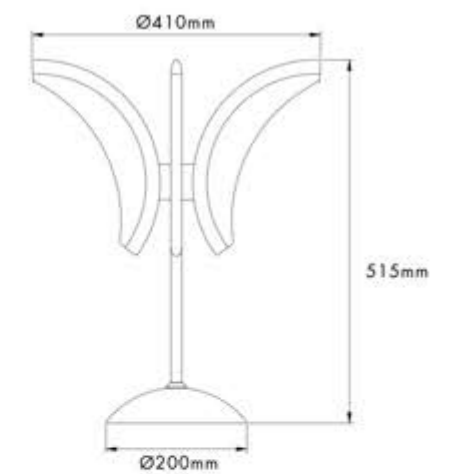

**LED TABLE LAMP**

MODEL: CH 8922-MT05  
POWER: 50W  
COLOR: CHROME  
CCT: 3000K / 6000K  
LAMP: LED  
MATERIAL: ALUMINUM + IRON + SILICON GEL

Scan for  
full product  
details online

**LED TABLE LAMP**

MODEL: WH 8898-MT01  
POWER: 12W  
COLOR: WHITE  
CCT: 3000K / 6000K  
LAMP: LED  
MATERIAL: ALUMINUM + IRON + ACRYLIC