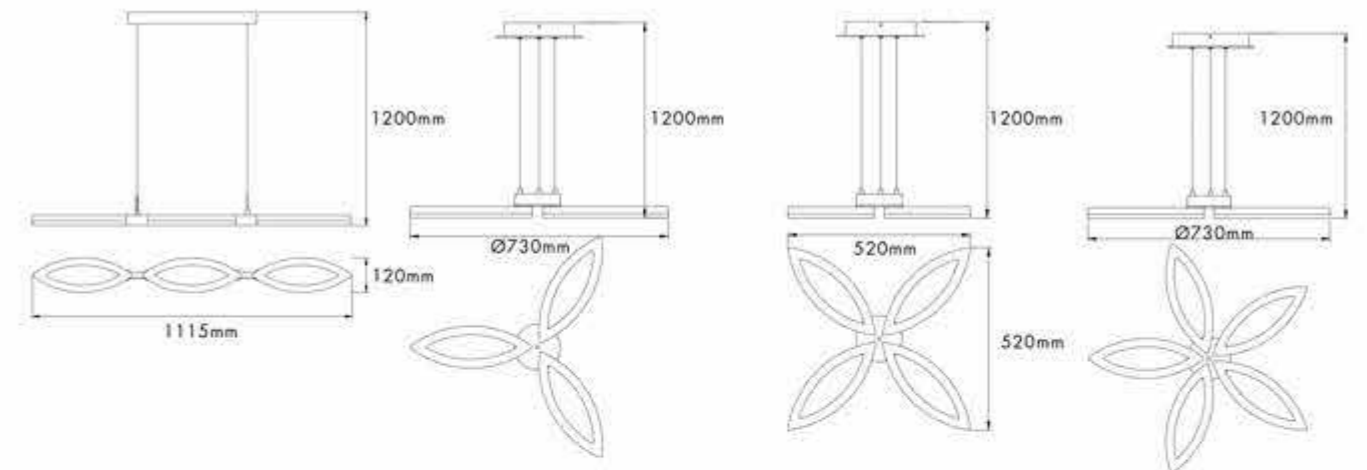

LED PENDANT LIGHT

MODEL: WH 8900-MD03L / WH 8900-MD03 / WH 8900-MD04 / WH 8900-MD05
POWER: 36W / 36W / 48W / 60W
COLOR: WHITE
CCT: 3000K / 6000K
LAMP: LED
MATERIAL: ALUMINIUM + ACRYLIC

Scan for
full product
details online