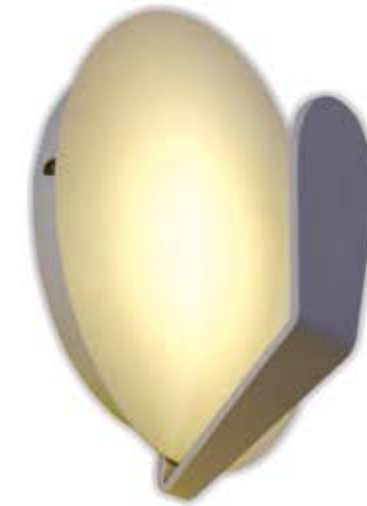

Scan for  
full product  
details online

**LED WALL LAMP**

MODEL: WH 6643-MBF01 / WH 6643-MBF02  
POWER: 7W / 7W  
COLOR: WHITE  
CCT: 3000K / 6000K  
LAMP: LED  
MATERIAL: ALUMINIUM + IRON + ACRYLIC

Scan for  
full product  
details online