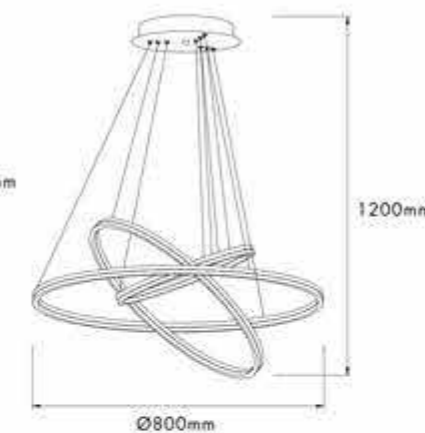

LED PENDANT LIGHT

MODEL: WH 8902-MD03 / WH 8902-MD02
POWER: 121W / 70W
COLOR: WHITE
CCT: 3000K / 6000K
LAMP: LED
MATERIAL: ALUMINIUM + ACRYLIC

Scan for
full product
details online