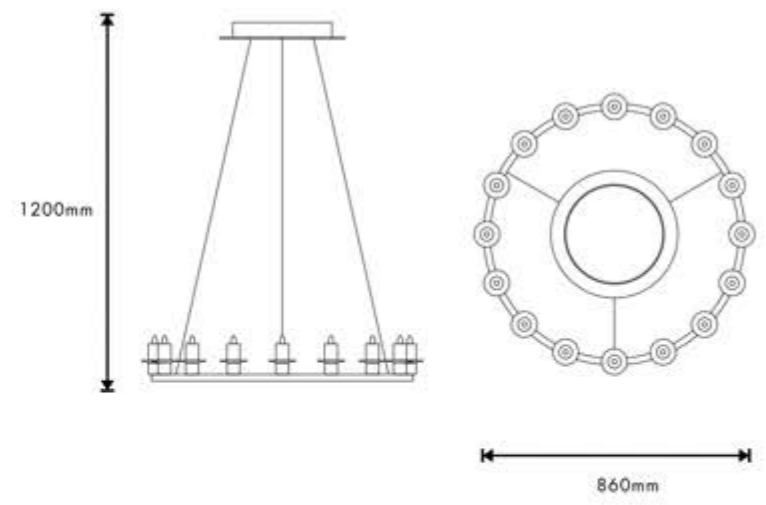

LED PENDANT LIGHT

MODEL: WH 8884-MD16
POWER: 80W
COLOR: WHITE
CCT: 3000K / 6000K
LAMP: LED
MATERIAL: ALUMINUM + IRON + ACRYLIC

Scan for
full product
details online