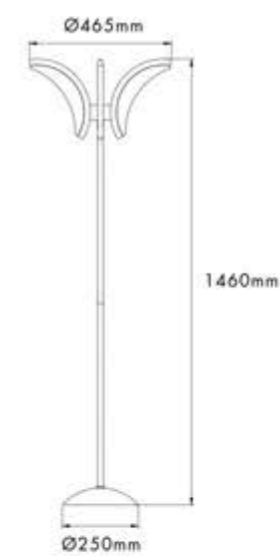

TRONIC

tronic.ae

LED FLOOR LAMP

MODEL: WH 8891-ML03
POWER: 27W
COLOR: WHITE
CCT: 3000K / 6000K
LAMP: LED
MATERIAL: ALUMINUM + IRON + ACRYLIC

Scan for
full product
details online