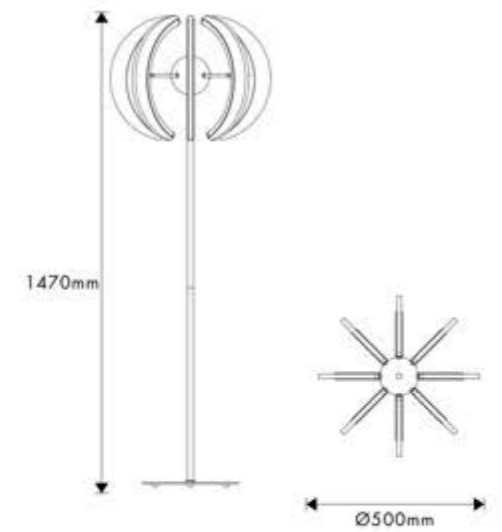

TRONIC

tronic.ae

LED FLOOR LAMP

MODEL: CH 8918-ML08
POWER: 82W
COLOR: CHROME
CCT: 3000K / 6000K
LAMP: LED
MATERIAL: ALUMINUM + IRON + ACRYLIC

Scan for
full product
details online