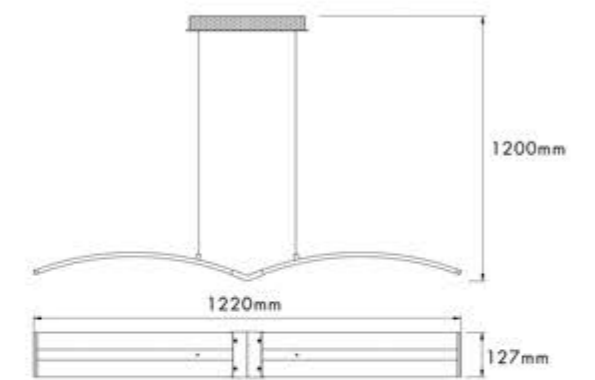

LED PENDANT LIGHT

MODEL: WH 8889-MD02
POWER: 48W
COLOR: WHITE
CCT: 3000K / 6000K
LAMP: LED
MATERIAL: ALUMINUM + ACRYLIC

Scan for
full product
details online