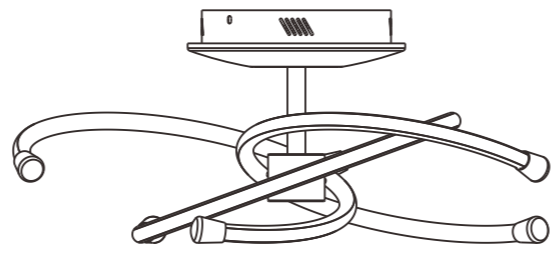

Standard configuration driver: **PHILIPS**

400\*400\*1200MM

600\*600\*1200MM

Model: WH8851N-MDR60/WH8851N-MDR40

Power: 60W / 28W

Colour:  

Driver Certifications:    

Standard configuration driver: **PHILIPS**