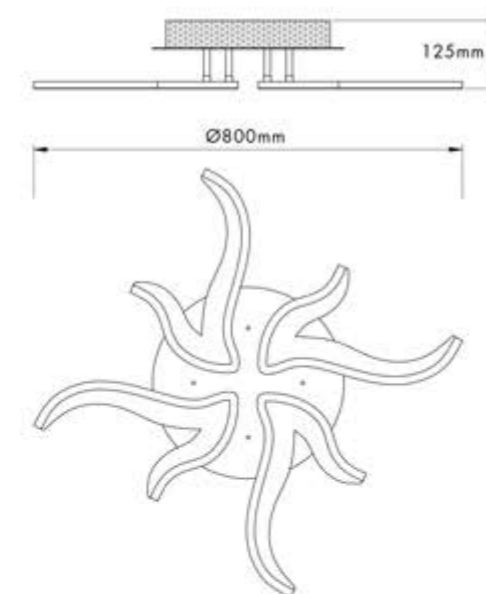

**LED CEILING LIGHT**

MODEL: WH 8914-MC04 / WH 8914-MC06  
POWER: 24W / 40W  
COLOR: WHITE  
CCT: 3000K / 6000K  
LAMP: LED  
MATERIAL: ALUMINUM + ACRYLIC

Scan for  
full product  
details online

**LED CEILING LIGHT**