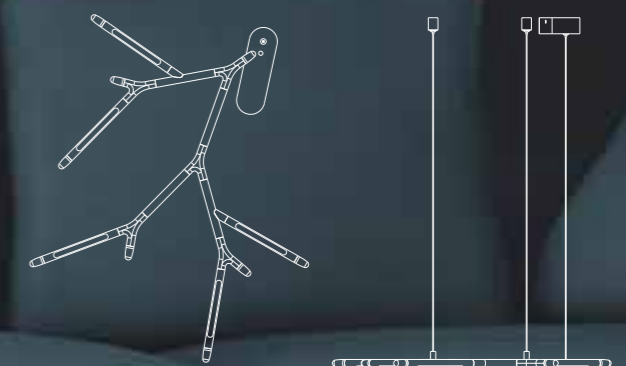

870\*700\*1200mm

Model: WH 8992-MD05

Power: 25W

Colour: WH BK SN CH PB RG

Driver Certifications: CE RoHS  

Standard configuration driver: PHILIPS

770\*480\*1200mm

Model: WH 8992 MD06A  
Power: 30W  
Colour: WH BK SN CH PB RG  
Driver Certifications: **CE** **RoHS**    
Standard configuration driver: **PHILIPS**