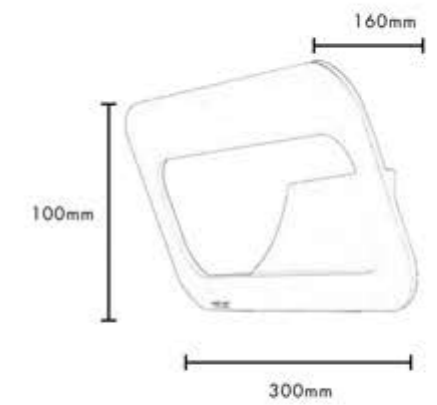

Scan for  
full product  
details online

**LED WALL LAMP**

MODEL: WH 6635-MBF01 / WH 6635-MBF02  
POWER: 3W / 6W  
COLOR: WHITE  
CCT: 3000K / 6000K  
LAMP: LED  
MATERIAL: ALUMINUM + IRON + ACRYLIC