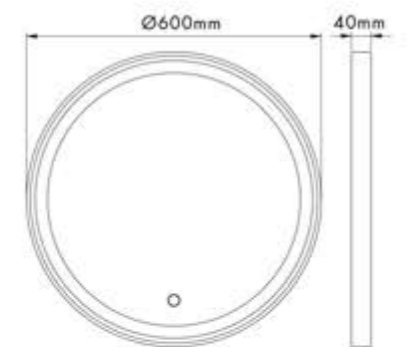

LED WALL LAMP

MODEL: CH 5001-MI35
POWER: 35W
COLOR: ALUMINUM
CCT: 3000K / 6000K
LAMP: LED
MATERIAL: ALUMINIUM + IRON + GLASS

Scan for
full product
details online