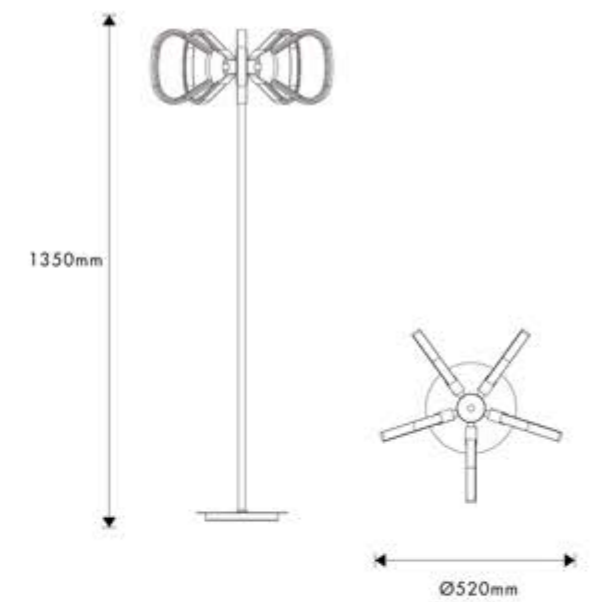

TRONIC

tronic.ae

LED FLOOR LAMP

MODEL: CH 8922-ML05
POWER: 65W
COLOR: CHROME
CCT: 3000K / 6000K
LAMP: LED
MATERIAL: ALUMINUM + IRON + SILICON GEL

Scan for
full product
details online