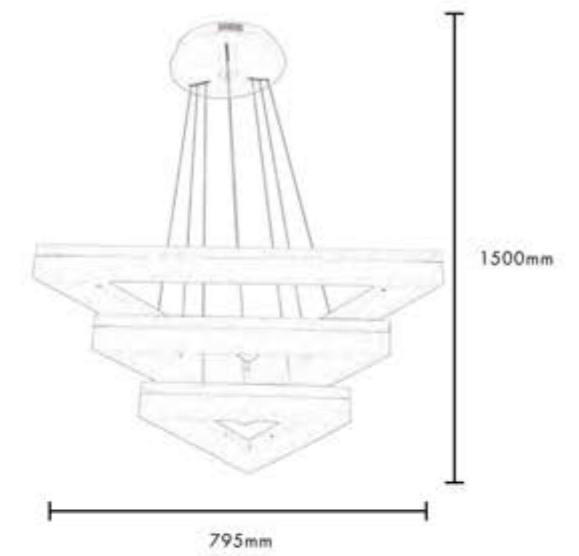

LED PENDANT LIGHT

MODEL: WH 88155-MD03
POWER: 90W
COLOR: WHITE
CCT: 3000K / 6000K
LAMP: LED
MATERIAL: ALUMINUM + ACRYLIC

Scan for
full product
details online