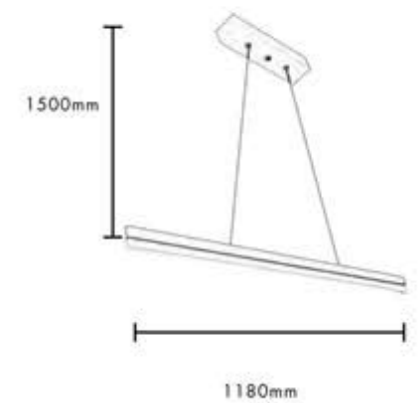

TRONIC

tronic.ae

LED PENDANT LIGHT

MODEL: WH 8871-MD03
POWER: 24W
COLOR: WHITE
CCT: 3000K / 6000K
LAMP: LED
MATERIAL: ALUMINUM + ACRYLIC

Scan for
full product
details online