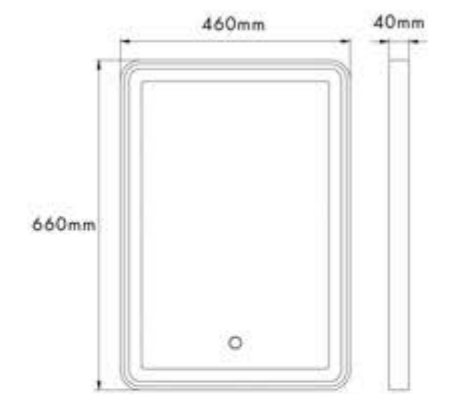

LED WALL LAMP

MODEL: CH 5001-MI40
POWER: 40W
COLOR: ALUMINUM
CCT: 3000K / 6000K
LAMP: LED
MATERIAL: ALUMINUM + IRON + GLASS