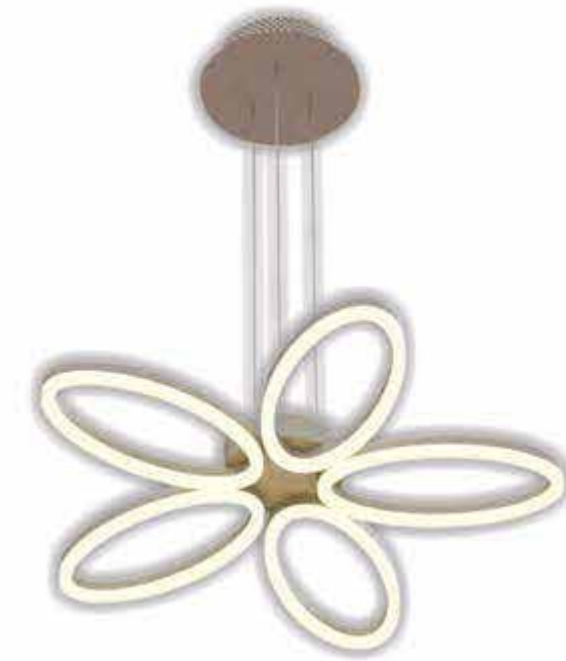

LED PENDANT LIGHT

MODEL: WH 8910-MD05
POWER: 50W
COLOR: WHITE
CCT: 3000K / 6000K
LAMP: LED
MATERIAL: ALUMINIUM + ACRYLIC

Scan for
full product
details online