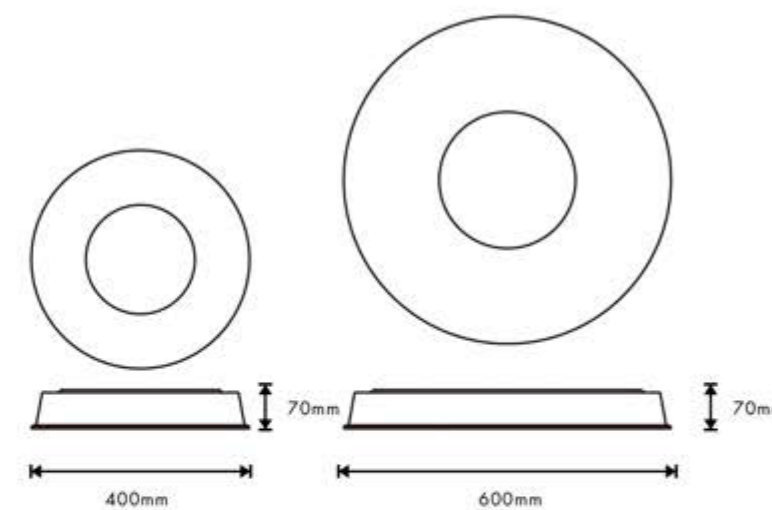

**LED CEILING LIGHT**

MODEL: WH 8914-MC04 / WH 8914-MC06  
POWER: 24W / 40W  
COLOR: WHITE  
CCT: 3000K / 6000K  
LAMP: LED  
MATERIAL: ALUMINUM + ACRYLIC

Scan for  
full product  
details online

**LED CEILING LIGHT**