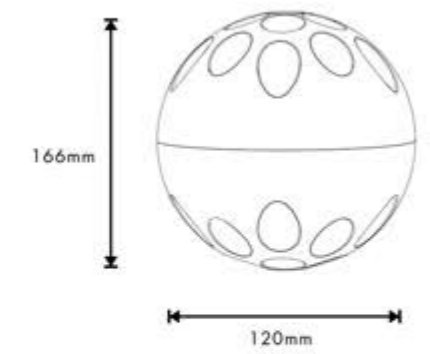

LED WALL LAMP

MODEL: WH 8887-MBF01
POWER: 9W
COLOR: WHITE
CCT: 3000K / 6000K
LAMP: LED
MATERIAL: ALUMINIUM + DIE-CASTING

Scan for
full product
details online