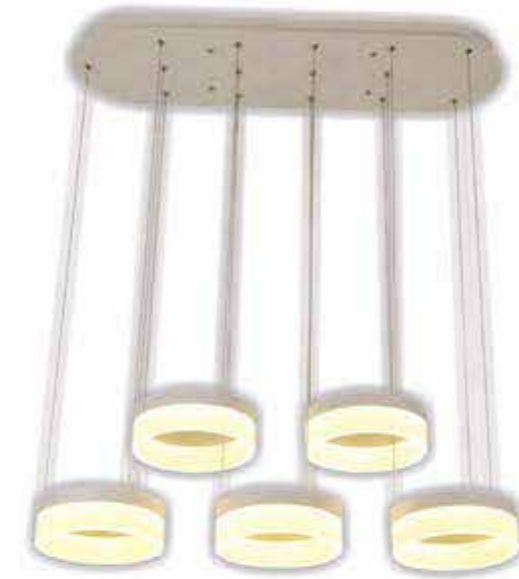

## LED PENDANT LIGHT

MODEL: WH 8900-MD03L / WH 8900-MD03 / WH 8900-MD04 / WH 8900-MD05  
POWER: 36W / 36W / 48W / 60W  
COLOR: WHITE  
CCT: 3000K / 6000K  
LAMP: LED  
MATERIAL: ALUMINIUM + ACRYLIC

Scan for  
full product  
details online