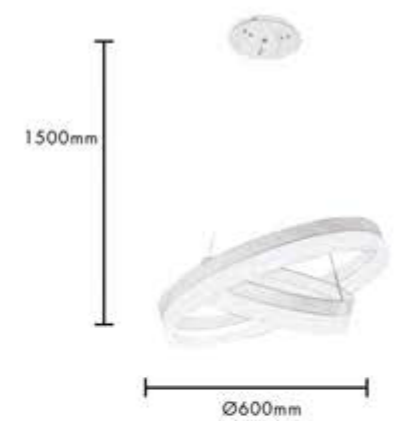

LED PENDANT LIGHT

MODEL: WH 8850-MD02
POWER: 71W
COLOR: WHITE
CCT: 3000K / 6000K
LAMP: LED
MATERIAL: ALUMINIUM + ACRYLIC

Scan for
full product
details online