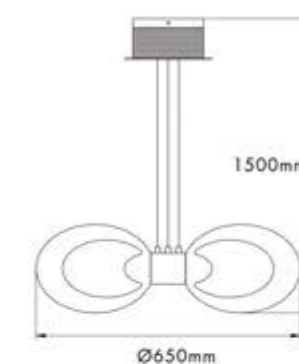

MODEL: WH 8935L-MD01  
POWER: 40W  
COLOR: WHITE  
CCT: 3000K / 6000K  
LAMP: LED  
MATERIAL: ALUMINUM + ACRYLIC

Scan for  
full product  
details online

**TRONIC**

 tronic.ae

**LED PENDANT LIGHT**

MODEL: WH 8900-MD06  
POWER: 96W  
COLOR: WHITE  
CCT: 3000K / 6000K  
LAMP: LED  
MATERIAL: ALUMINUM + ACRYLIC