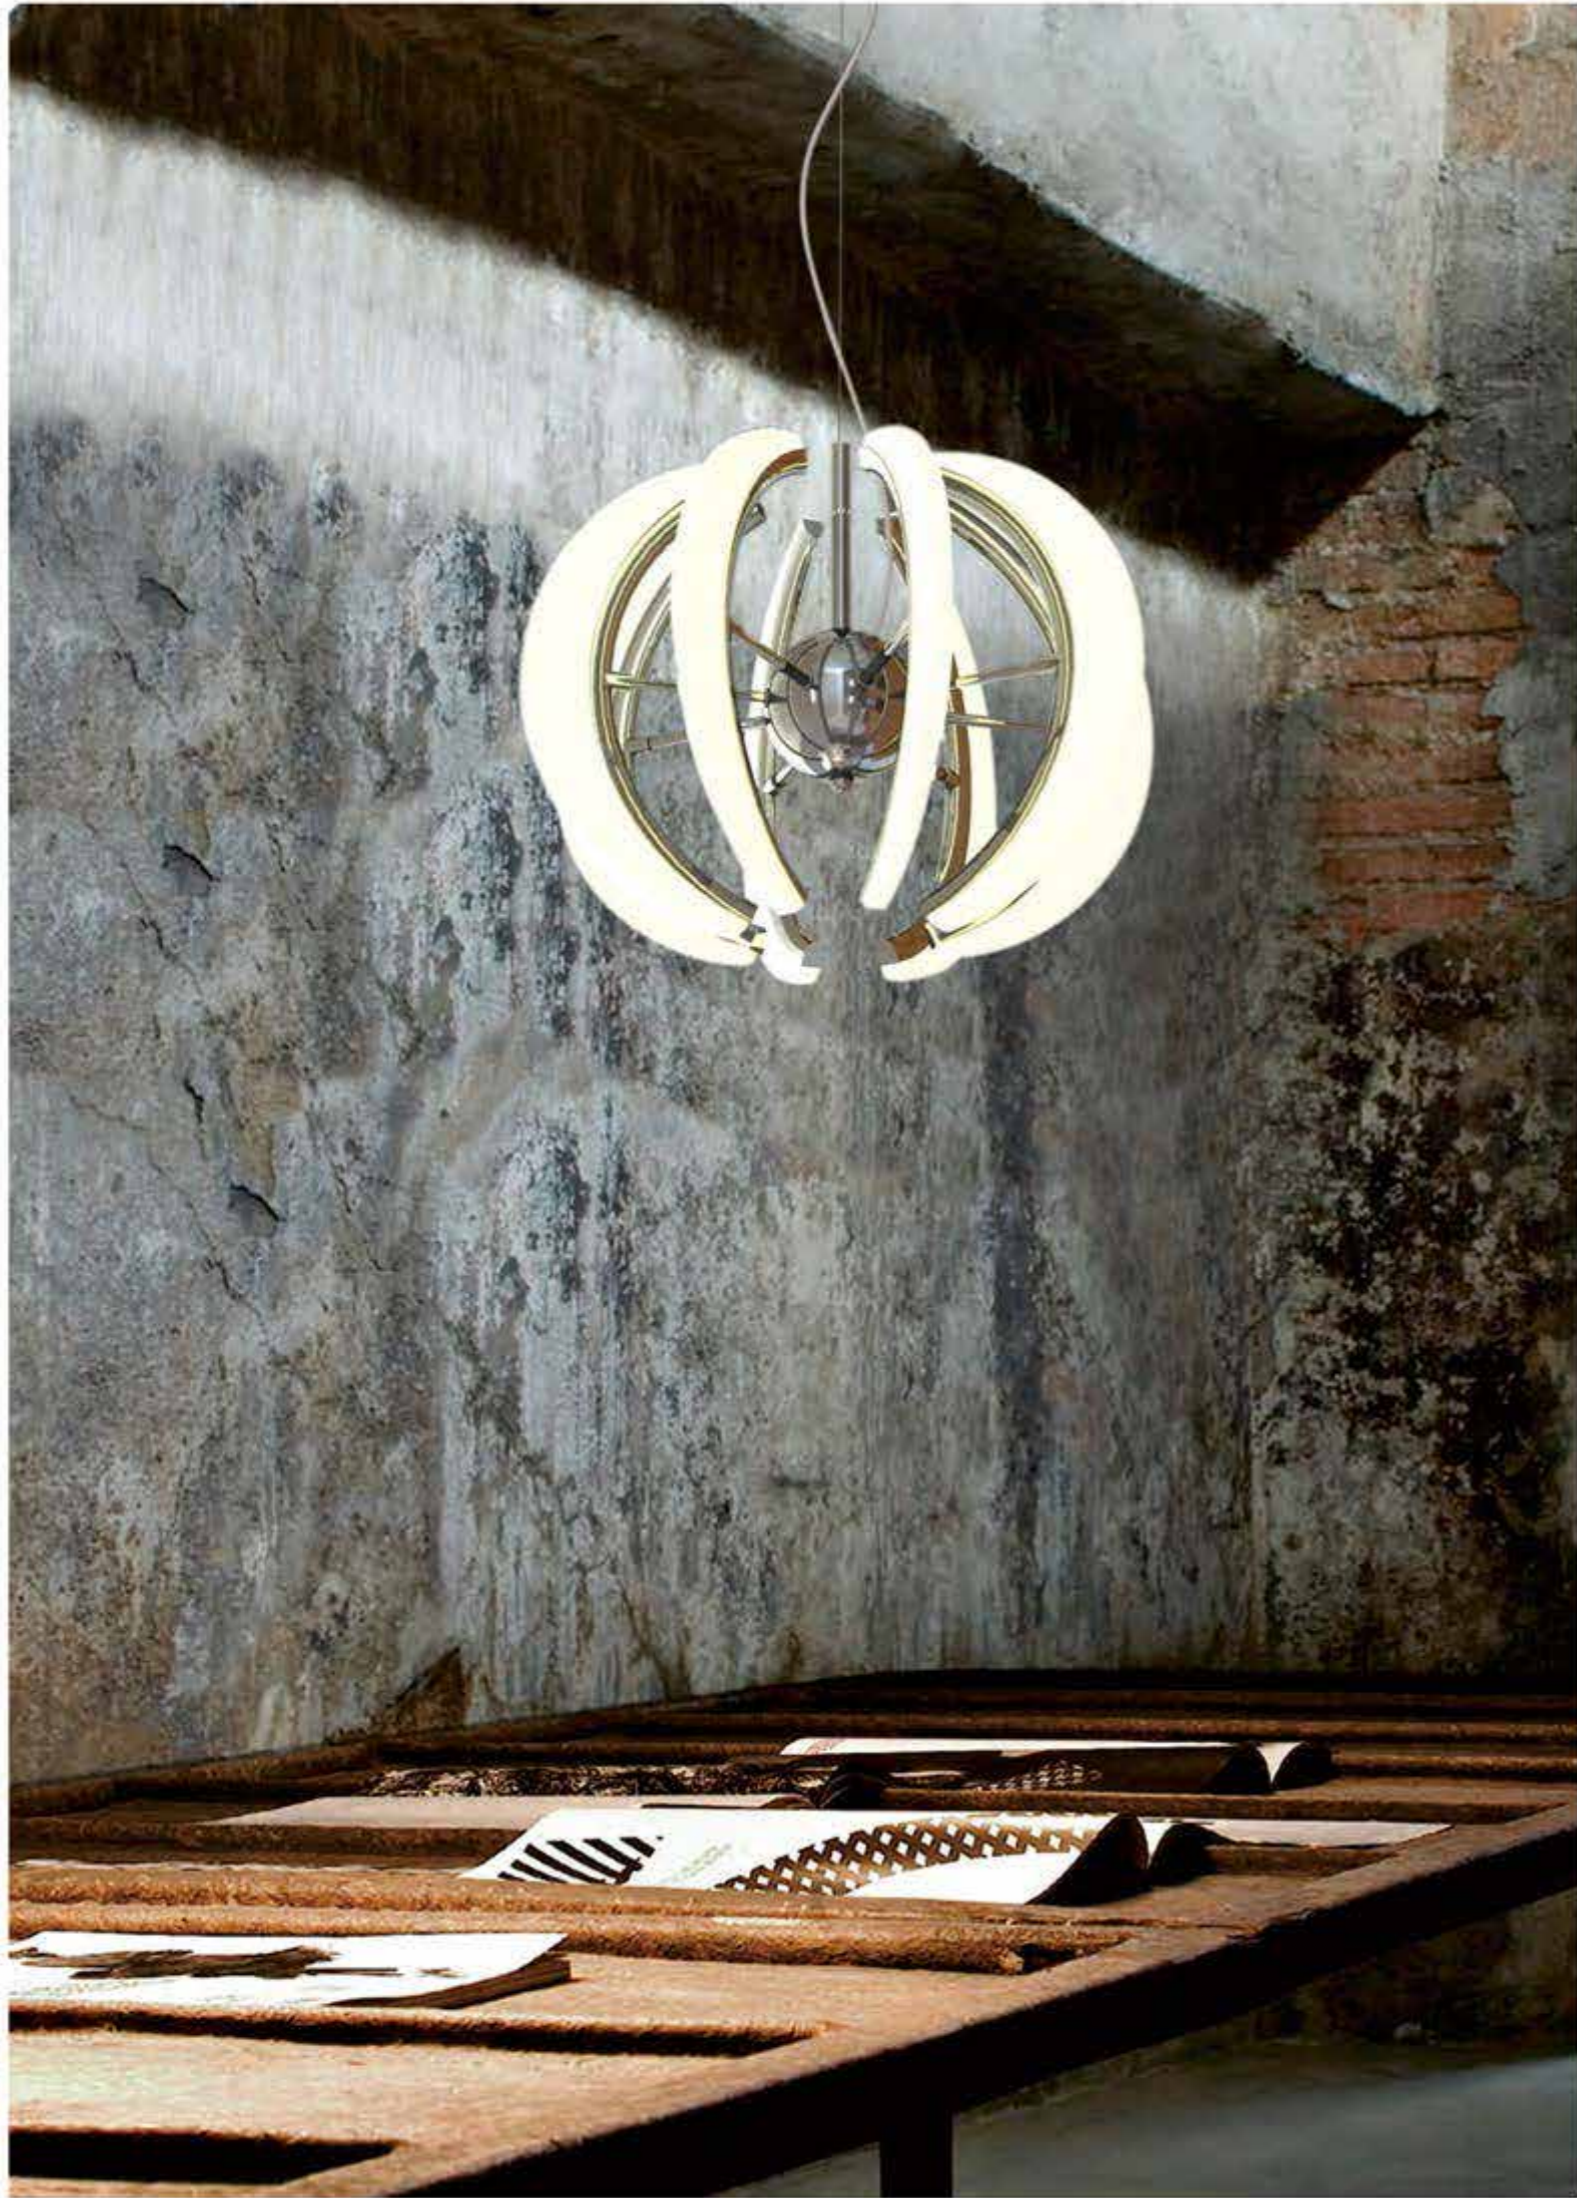

**TRONIC**

tronic.ae

**LED PENDANT LIGHT**

MODEL: CH 8922-MD05  
POWER: 100W  
COLOR: CHROME  
CCT: 3000K / 6000K  
LAMP: LED  
MATERIAL: ALUMINUM + SILICON GEL

Scan for  
full product  
details online

**TRONIC**