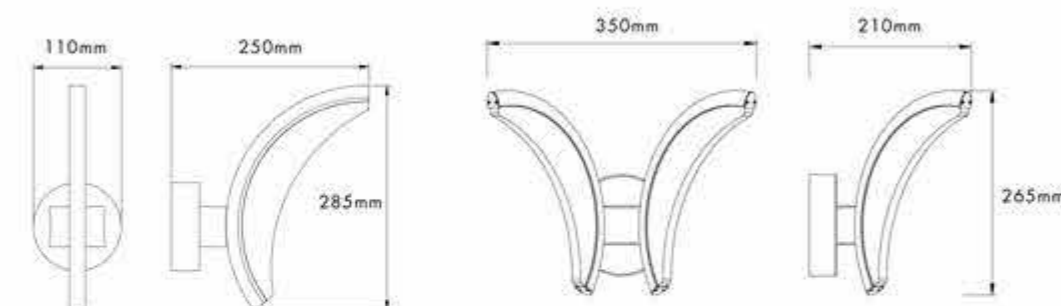

TRONIC

tronic.ae