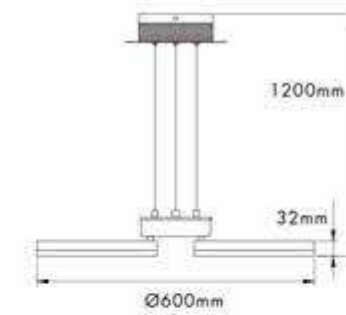

LED PENDANT LIGHT

MODEL: WH 8910-MD05
POWER: 50W
COLOR: WHITE
CCT: 3000K / 6000K
LAMP: LED
MATERIAL: ALUMINIUM + ACRYLIC

Scan for
full product
details online