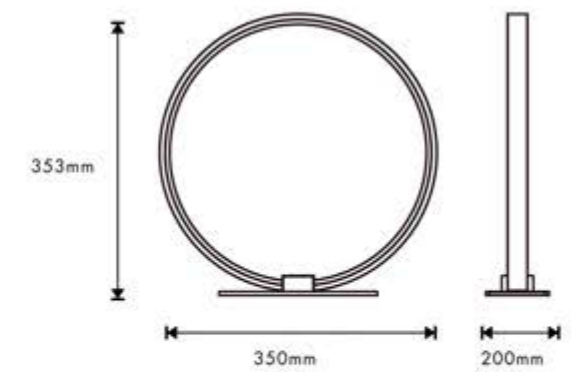

LED TABLE LAMP

MODEL: CH 8920-MT01
POWER: 25W
COLOR: CHROME
CCT: 3000K / 6000K
LAMP: LED
MATERIAL: ALUMINUM + IRON + SILICON GEL

Scan for
full product
details online