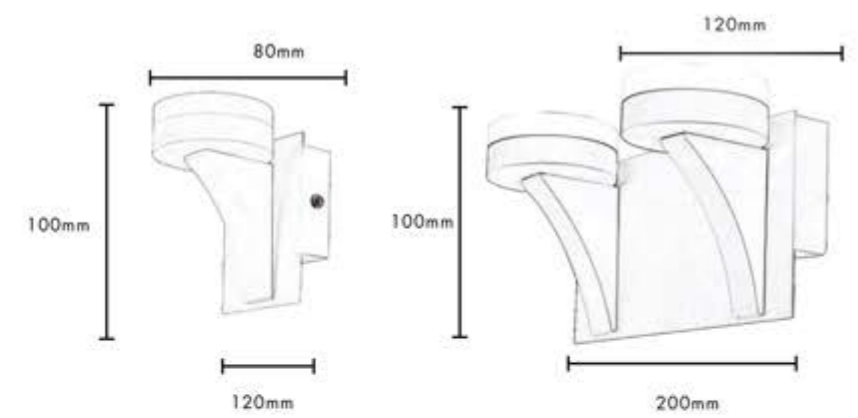

LED WALL LAMP

MODEL: WH 6635-MBF01 / WH 6635-MBF02
POWER: 3W / 6W
COLOR: WHITE
CCT: 3000K / 6000K
LAMP: LED
MATERIAL: ALUMINUM + IRON + ACRYLIC