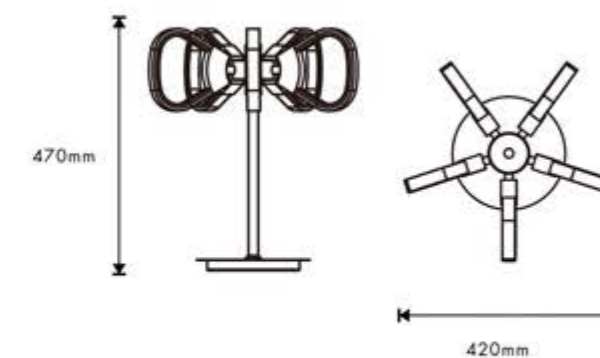

**LED TABLE LAMP**

MODEL: CH 8921-MT01  
POWER: 27W  
COLOR: CHROME  
CCT: 3000K / 6000K  
LAMP: LED  
MATERIAL: ALUMINIUM + IRON + SILICON GEL

Scan for  
full product  
details online

**TRONIC**

 tronic.ae