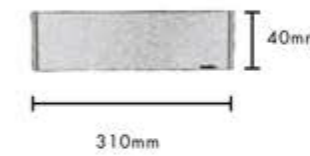

LED WALL LAMP

MODEL: WH 6625-MBF31 / WH 6625-MBF59
POWER: 10W / 20W
COLOR: WHITE
CCT: 3000K / 6000K
LAMP: LED
MATERIAL: ALUMINUM + ACRYLIC

Scan for
full product
details online