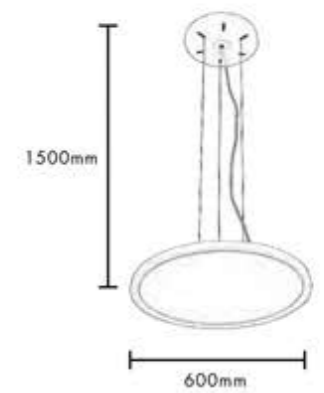

#### LED PENDANT LIGHT

MODEL: WH 8816A-MD03  
POWER: 108W  
COLOR: WHITE  
CCT: 3000K / 6000K  
LAMP: LED  
MATERIAL: ALUMINUM + ACRYLIC

Scan for  
full product  
details online