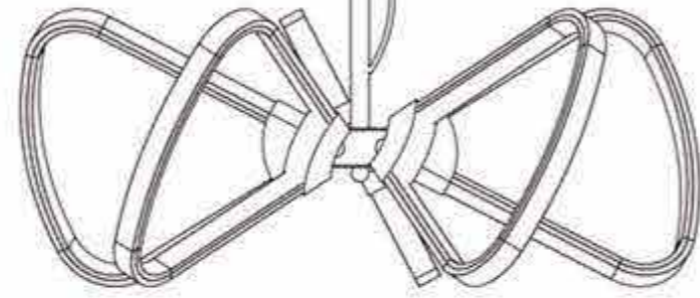

## SELECTION GUIDE ● LED TABLE LAMP

---

WH 8992-ML04  
20W 590\*300\*1700mm

WH 8963-ML008  
70W ø440\*1480mm

WH 8958-ML01  
26W 665\*180\*1860mm

INDOOR  
LIGHTING  
LED  
PENDANT  
LIGHT