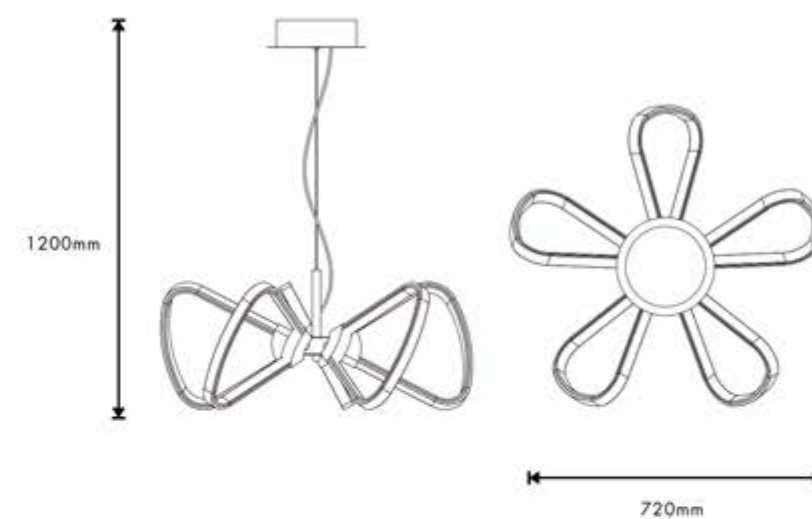

LED PENDANT LIGHT

MODEL: CH 8922-MD05
POWER: 100W
COLOR: CHROME
CCT: 3000K / 6000K
LAMP: LED
MATERIAL: ALUMINUM + SILICON GEL

Scan for
full product
details online