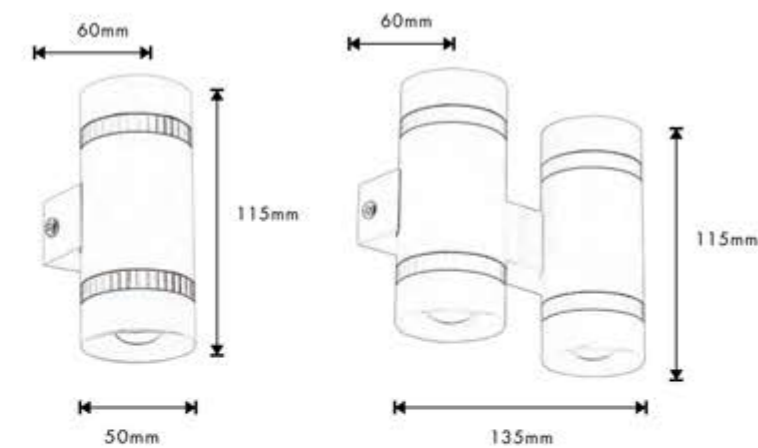

TRONIC

tronic.ae

LED WALL LAMP

MODEL: WH 6636-MBF01 / WH 6636-MBF02
POWER: 6W / 12W
COLOR: WHITE
CCT: 3000K / 6000K
LAMP: LED
MATERIAL: ALUMINIUM

Scan for
full product
details online