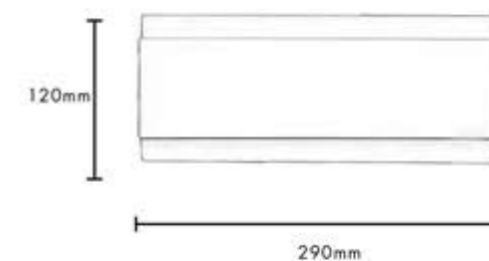

#### LED WALL LAMP

MODEL: WH 6812-MBF01  
POWER: 6W  
COLOR: WHITE  
CCT: 3000K / 6000K  
LAMP: LED  
MATERIAL: ALUMINUM + ACRYLIC

Scan for  
full product  
details online

**TRONIC**

 tronic.ae

**LED WALL LAMP**