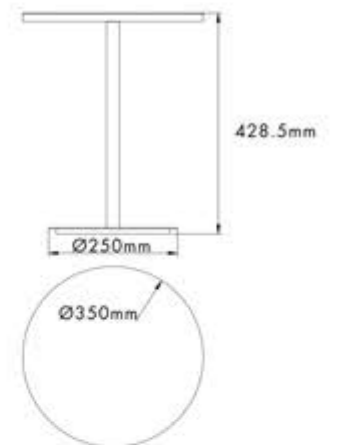

LED TABLE LAMP

MODEL: WH 8898-MT01
POWER: 12W
COLOR: WHITE
CCT: 3000K / 6000K
LAMP: LED
MATERIAL: ALUMINUM + IRON + ACRYLIC