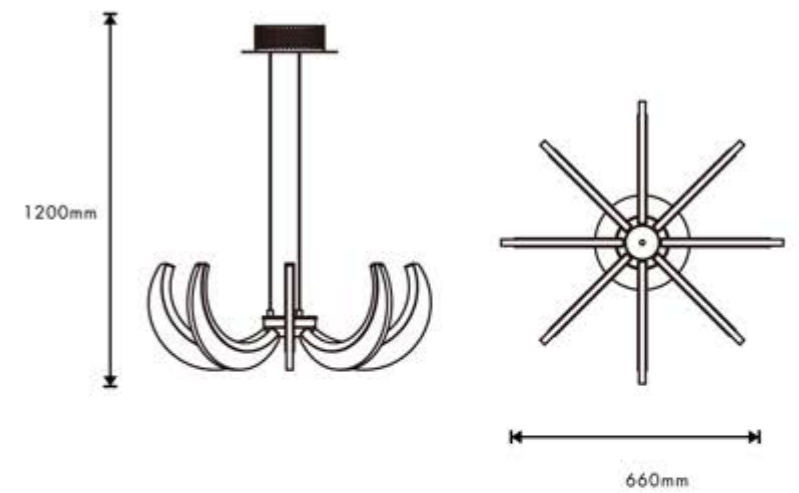

TRONIC

tronic.ae

LED PENDANT LIGHT

MODEL: WH 8919-MD08
POWER: 72W
COLOR: WHITE
CCT: 3000K / 6000K
LAMP: LED
MATERIAL: ALUMINUM + ACRYLIC

Scan for
full product
details online